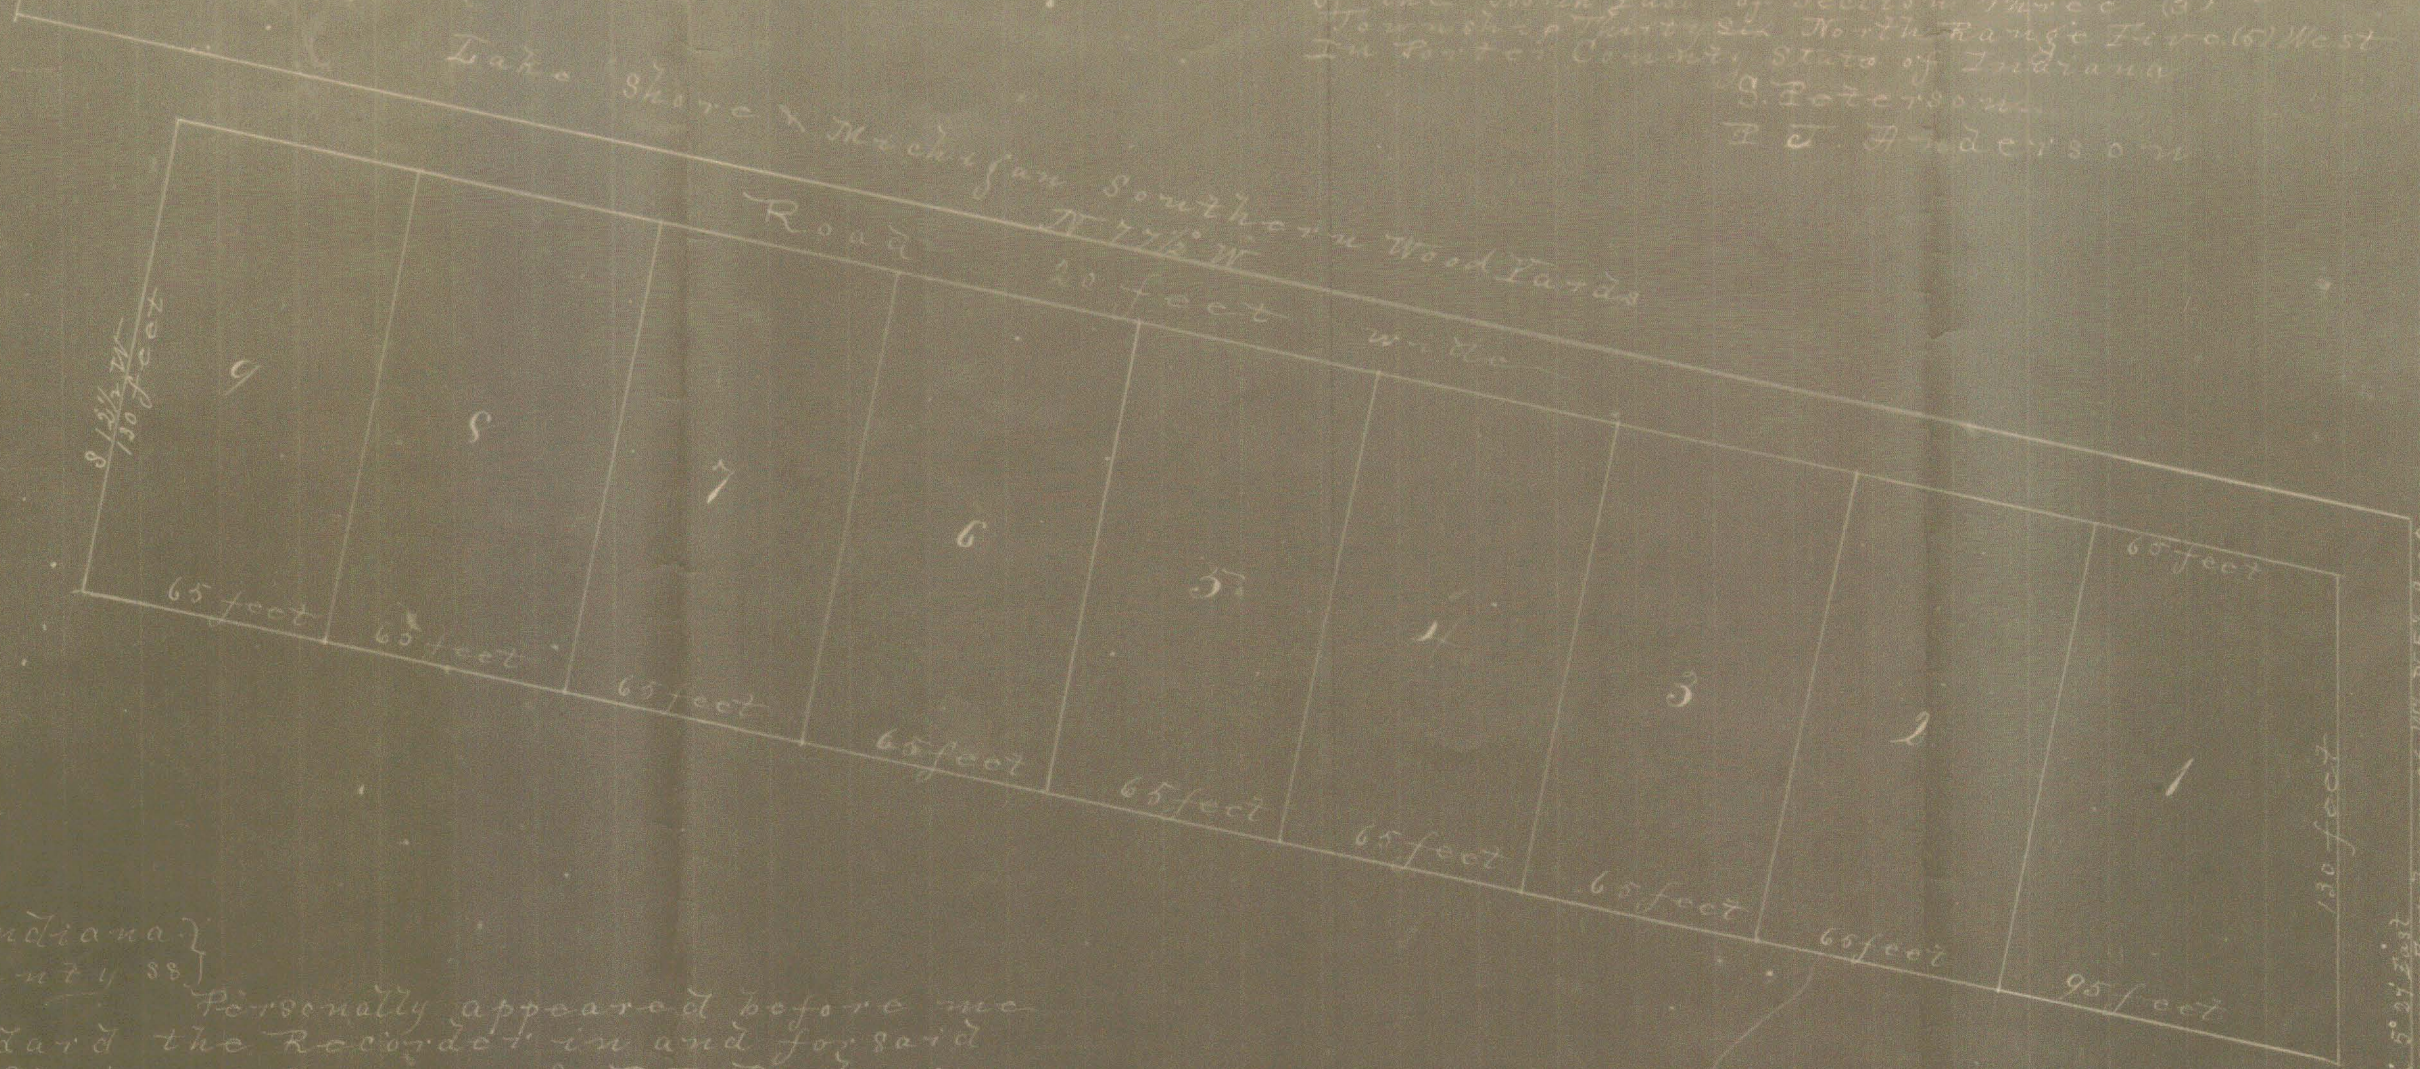

# Map of Burdick

Burdick is laid off in the west half of the North East of Section Three (3) Township Thirty Six North Range Two (2) West in Porter County, State of Indiana  
S. Peterson  
P. J. Anderson

Witness my hand & official seal  
this 22<sup>nd</sup> day of October AD 1875  
Henry Stoddard Recorder  
By Obadiah Dunham Deputy

Variation 5° 21' East  
East Line of N 77 1/2 Sec 3

Scanned From Records of  
Porter County Surveyor's Office  
155 Indiana Avenue Suite 303 Valparaiso, IN 46383  
Phone (219) 465-3560  
Kevin D. Breitzke, P.E., L.S. - Porter County Surveyor