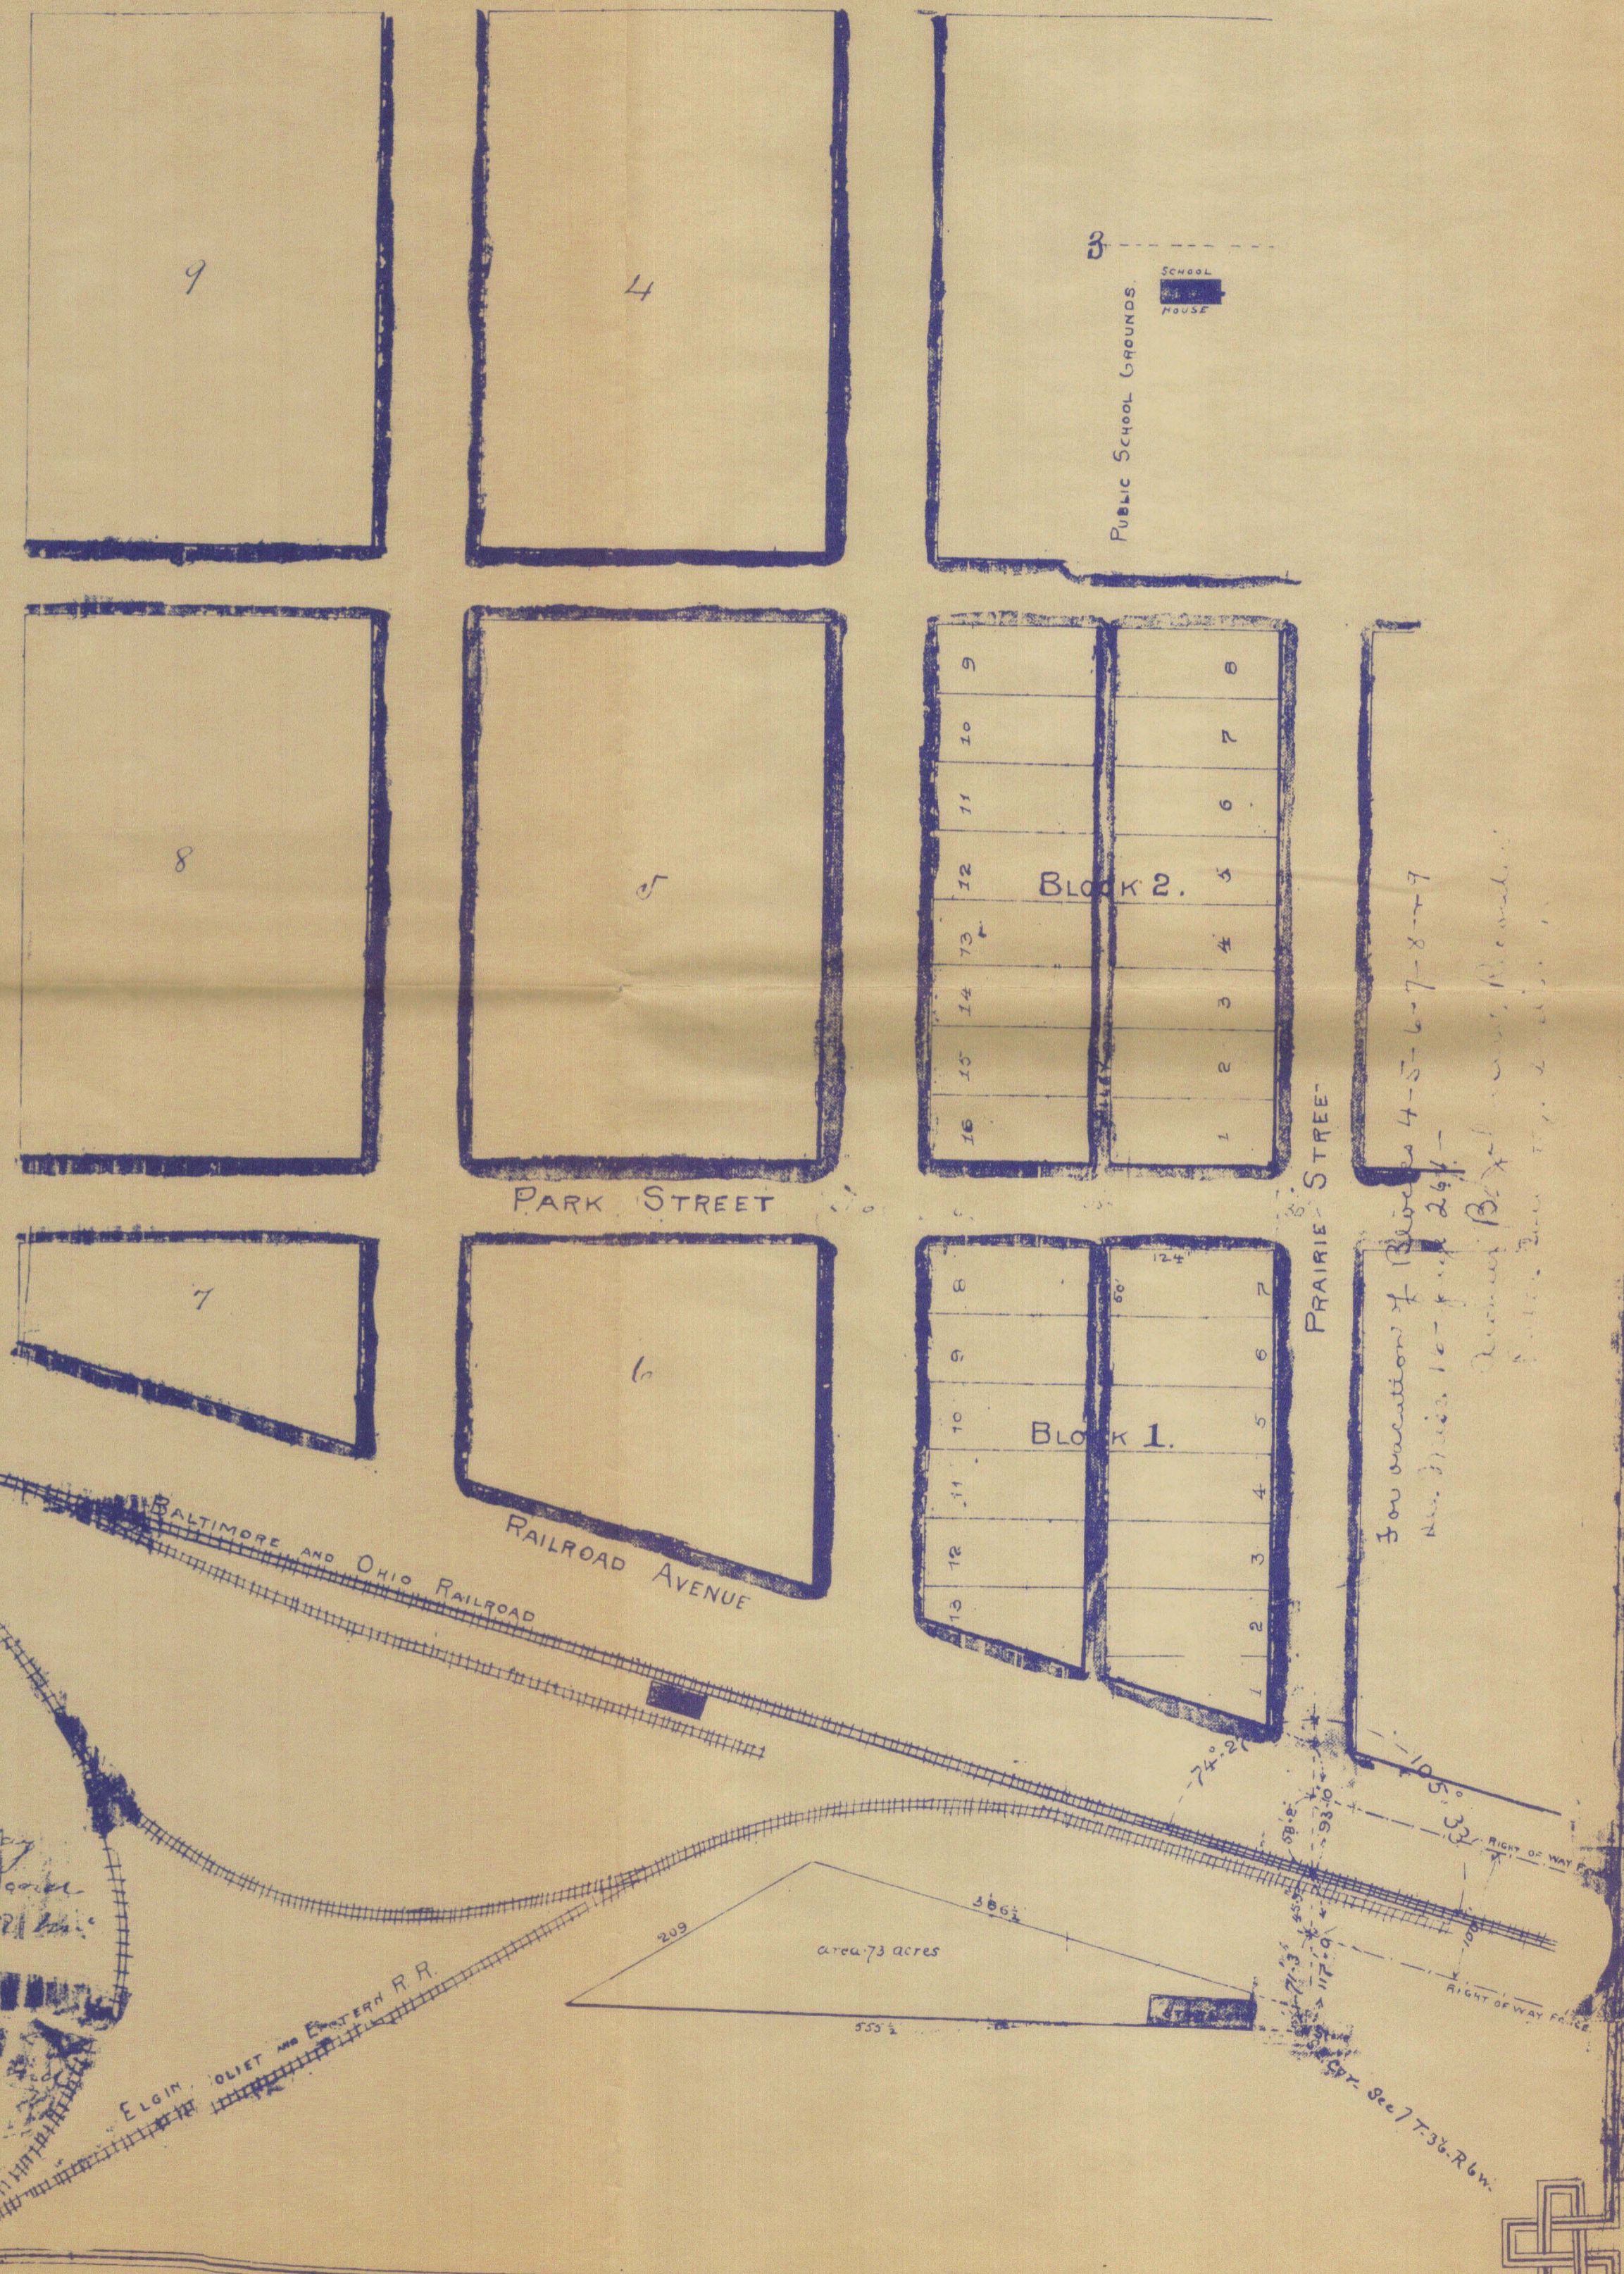

Scanned From Records of
Porter County Surveyor's Office
 155 Indiana Avenue Suite 303 Valparaiso, IN 46383
 Phone (219) 465-3560
 Kevin D. Breitzke, P.E., L.S. - Porter County Surveyor
 Copyright © 2012 Porter County, IN. All Rights Reserved.
 Disclaimer: The information of this drawing is believed to be reliable, but no
 representations, guarantees or warranties of any kind are made as to its accuracy,
 currency, revision, or suitability for particular applications.

8-E-5
**MAP OF
 THE VILLAGE OF
 McCOOL
 PORTER CO INDIANA**

Said out and plotted by me this
 13th day of October 1892

State of Indiana) Lewis H. Robbins
 County of Porter)
 Before me Thomas H. Patrick the Recorder in and for said County this
 13th day of October 1892 came Lewis H. Robbins
 and acknowledged the execution of this plot.
 Witness my hand and official seal.

For location of Block 4-5-6-7-8-9-7
 see page 267
 Record Book 100
 Page 267

Map Entered for
 Taxation Oct 13 1892
 J. W. Clam,
 Auditor

Record for record this 13th day
 of October 1892 Miscellaneous Record
 at 11 o'clock
 Thos H. Patrick