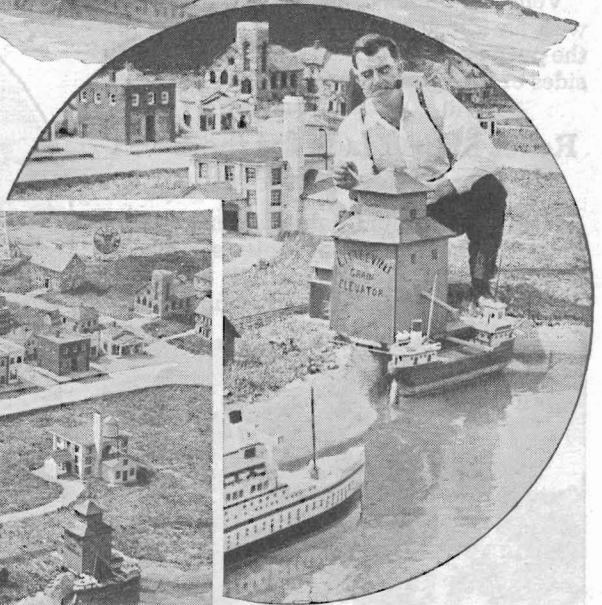

# 'Littleville' Complete to Wired Model Houses

Above, visitors inspect "Littleville." Left, playing with a model vessel on the ship canal

"Littleville, Ind.," is a town in miniature built by William Murray. Traversed by a sidewalk for sightseers, it includes a smart business section, a residential section, a farm and a ship canal on which float model vessels. The houses are wired and the village may be converted into a brilliantly illuminated midget wonderland at night

Left, another view showing ship canal, grain elevator and a number of the buildings. Note the model train. Circle, closeup of grain elevator with ship in place for loading